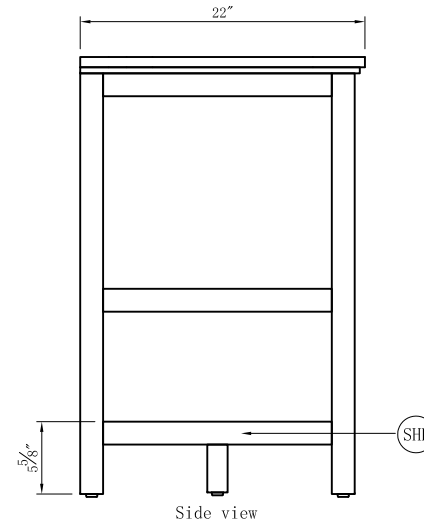

Side view

DWG. NO.	
MODEL NO:	VF27060BK
SPEC NO:	
QUANTITY:	
DATE:	2018-07-17
CHECKED BY:	
FOR PROPOSAL ONLY ALL DIMENSIONS TO BE VERIFIED	
PROJECT:	
COLOR:	Black
FINISH:	Black
REVISIONS	
1	
2	
3	
4	
5	
6	
500-550 E. Erie Avenue Philadelphia PA 19134 1-888-388-3390