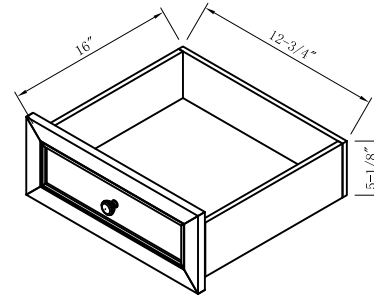

DWG. NO.	
MODEL NO:	VF27060BK
SPEC NO:	
QUANTITY:	
DATE:	2018-07-17
CHECKED BY:	
FOR PROPOSAL ONLY ALL DIMENSIONS TO BE VERIFIED	
PROJECT:	
COLOR:	Black
FINISH:	Black
REVISIONS	
1	
2	
3	
4	
5	
6	
500-550 E. Erie Avenue Philadelphia PA 19134 1-888-388-3390