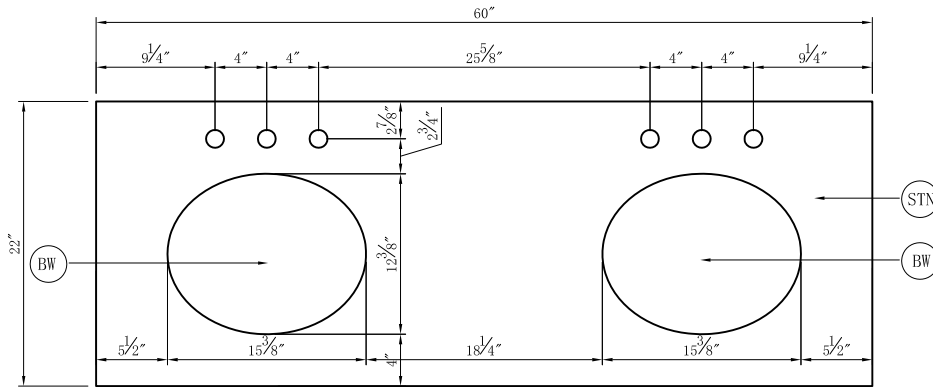

Top view

DWG. NO.	
MODEL NO:	VF27060BK
SPEC NO:	
QUANTITY:	
DATE:	2018-07-17
CHECKED BY:	
FOR PROPOSAL ONLY ALL DIMENSIONS TO BE VERIFIED	
PROJECT:	
COLOR:	Black
FINISH:	Black
REVISIONS	
1	
2	
3	
4	
5	
6	
500-550 E. Erie Avenue Philadelphia PA 19134 1-888-388-3390